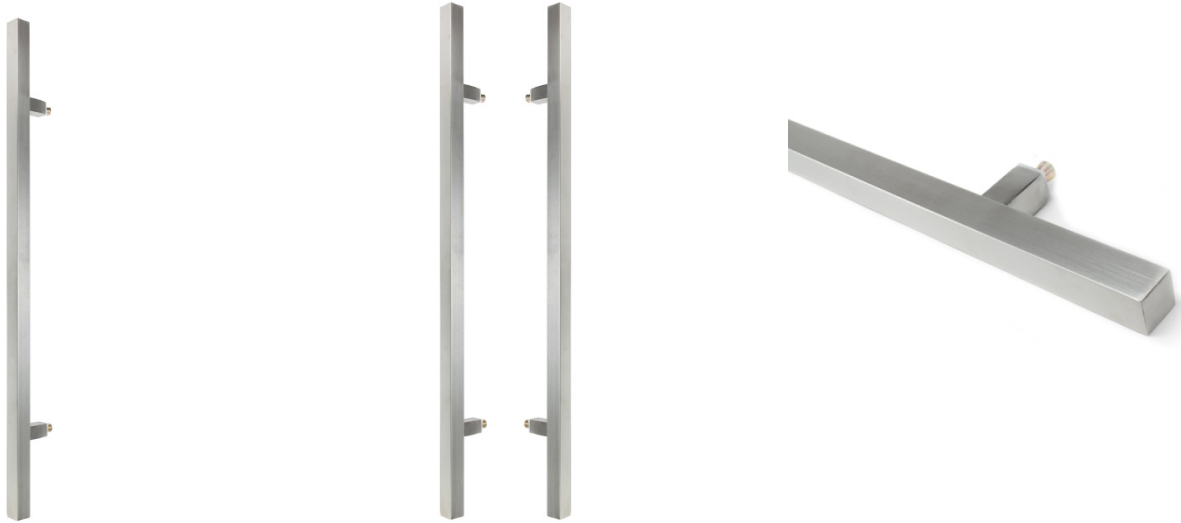

**VINYL LIGHT**  
WINDOWS & DOORS

## Pull Bar Handles for Steel and Fiberglass Doors

Round Satin Stainless Steel A001  
Length: 24", 36", 48", 60", 72"

Round Black Stainless Steel A001  
Length: 36", 48", 60", 72"

Square Satin Stainless Steel A032  
Length: 36", 48", 60", 72"

Square Black Stainless Steel A032  
Length: 36", 48", 60", 72"

Square Satin Stainless Steel Offset A046  
Length: 48"

Square Satin Stainless Steel Edge A043  
Length: 48"

Round Polish + Satin Stainless Steel Straight A156  
Length: 48"

Round Satin Stainless Steel Curved A094  
Length: 48