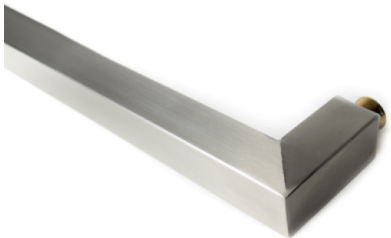

## Pull Bar Handles for Steel and Fiberglass Doors

Round Satin Stainless Steel A001  
Length: 24", 36", 48", 60", 72"

Round Black Stainless Steel A001  
Length: 36", 48", 60", 72"

Square Satin Stainless Steel A032  
Length: 36", 48", 60", 72"

Square Black Stainless Steel A032  
Length: 36", 48", 60", 72"

Square Satin Stainless Steel Offset A046  
Length: 48"

Square Satin Stainless Steel Edge A043  
Length: 48"

Round Polish + Satin Stainless Steel Straight A156  
Length: 48"

Round Satin Stainless Steel Curved A094  
Length: 48