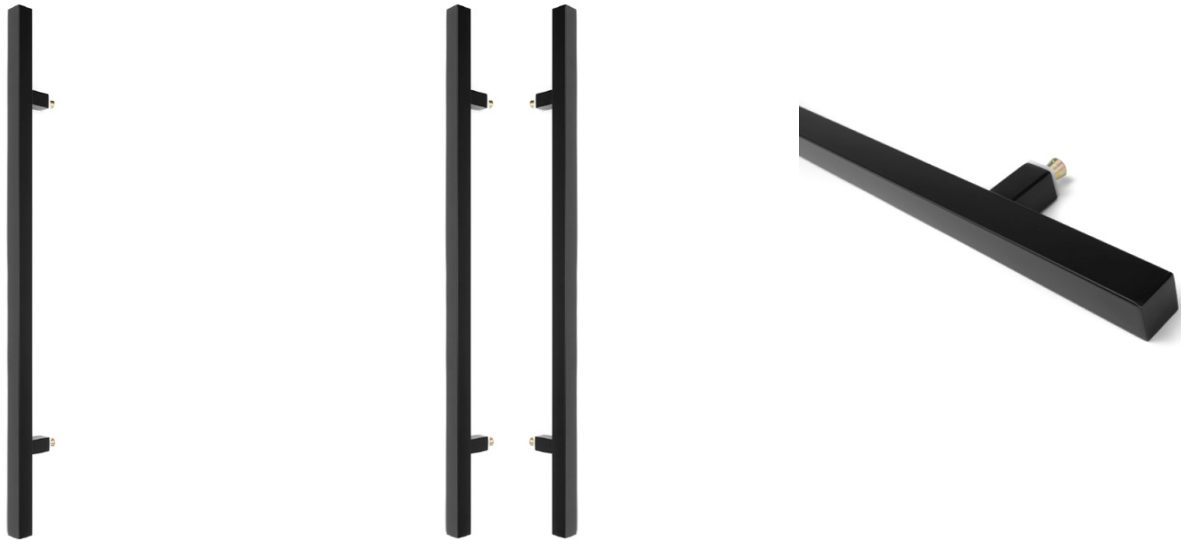

## Pull Bar Handles for Steel and Fiberglass Doors

Round Satin Stainless Steel A001  
Length: 24", 36", 48", 60", 72"

Round Black Stainless Steel A001  
Length: 36", 48", 60", 72"

Square Satin Stainless Steel A032  
Length: 36", 48", 60", 72"

Square Black Stainless Steel A032  
Length: 36", 48", 60", 72"

Square Satin Stainless Steel Offset A046  
Length: 48"

Square Satin Stainless Steel Edge A043  
Length: 48"

Round Polish + Satin Stainless Steel Straight A156  
Length: 48"

Round Satin Stainless Steel Curved A094  
Length: 48